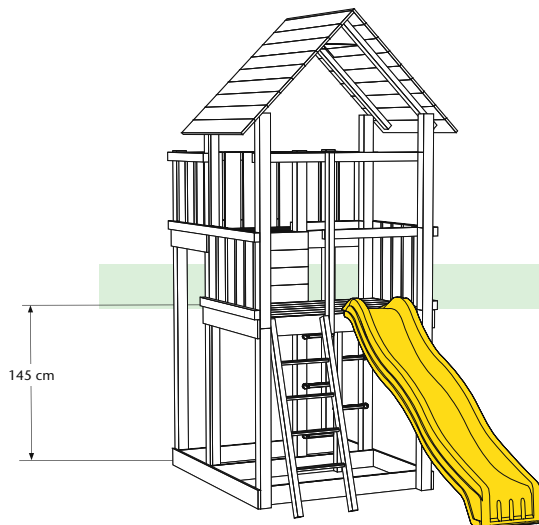

Palace

Shoppinglist

Box →

Subtotal

+

Beam →

Quantity

Price

Subtotal

X

=

+

Board →

Quantity

Price

Subtotal

X

=

+

Length slide

2.60 m / 3.00 m

Subtotal

=

Total