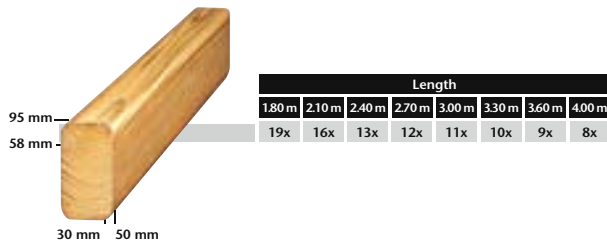

Palace

Shoppinglist

Box →

Subtotal

+

Beam →

Quantity

Price

Subtotal

X

=

+

Board →

Quantity

Price

Subtotal

X

=

+

Length slide

2.60 m / 3.00 m

Subtotal

=

Total