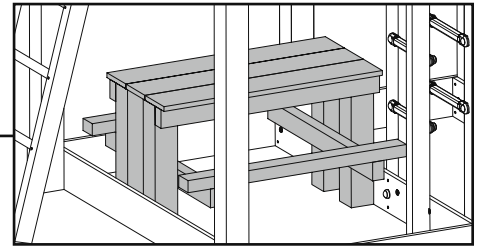

X

=

+

Length slide

2.60 m / 3.00 m

Subtotal

=

Total

PicNc Table™ Palace

Shoppinglist

Post →

Length
Quantity
Price
Subtotal
X
=
+

Beam →

Length
Quantity
Price
Subtotal
X
=
+

Board →

Length
Quantity
Price
Subtotal
X
=
+