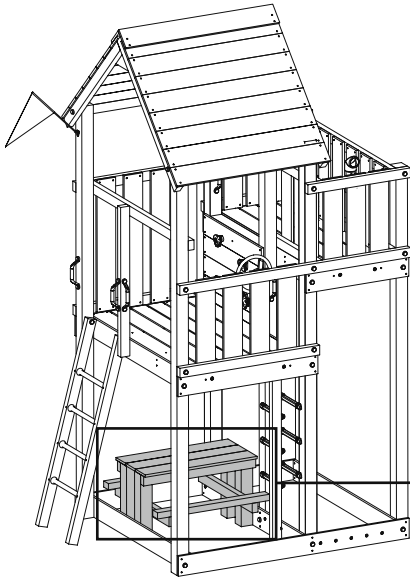

X

=

+

Length slide

2.60 m / 3.00 m

Subtotal

=

Total

PicNc Table™ Palace

Shoppinglist

Post →

Length
Quantity
Price
Subtotal
X
=
+

Beam →

Length
Quantity
Price
Subtotal
X
=
+

Board →

Length
Quantity
Price
Subtotal
X
=
+