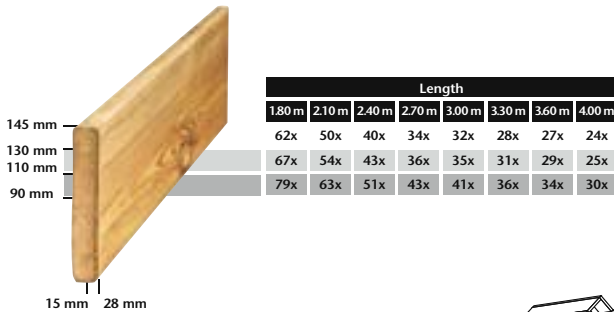

Palace

Shoppinglist

Box →

Subtotal

+

Beam →

Quantity

Price

Subtotal

X

=

+

Board →

Quantity

Price

Subtotal

X

=

+

Length slide

2.60 m / 3.00 m

Subtotal

=

Total