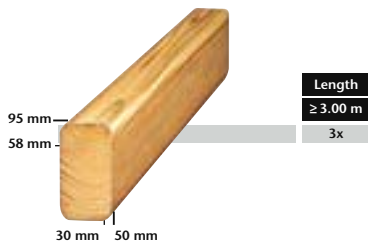

X

=

+

Length slide

2.60 m / 3.00 m

Subtotal

=

Total

PicNc Table™ Palace

Shoppinglist

Post →

Length
Quantity
Price
Subtotal
X
=
+

Beam →

Length
Quantity
Price
Subtotal
X
=
+

Board →

Length
Quantity
Price
Subtotal
X
=
+